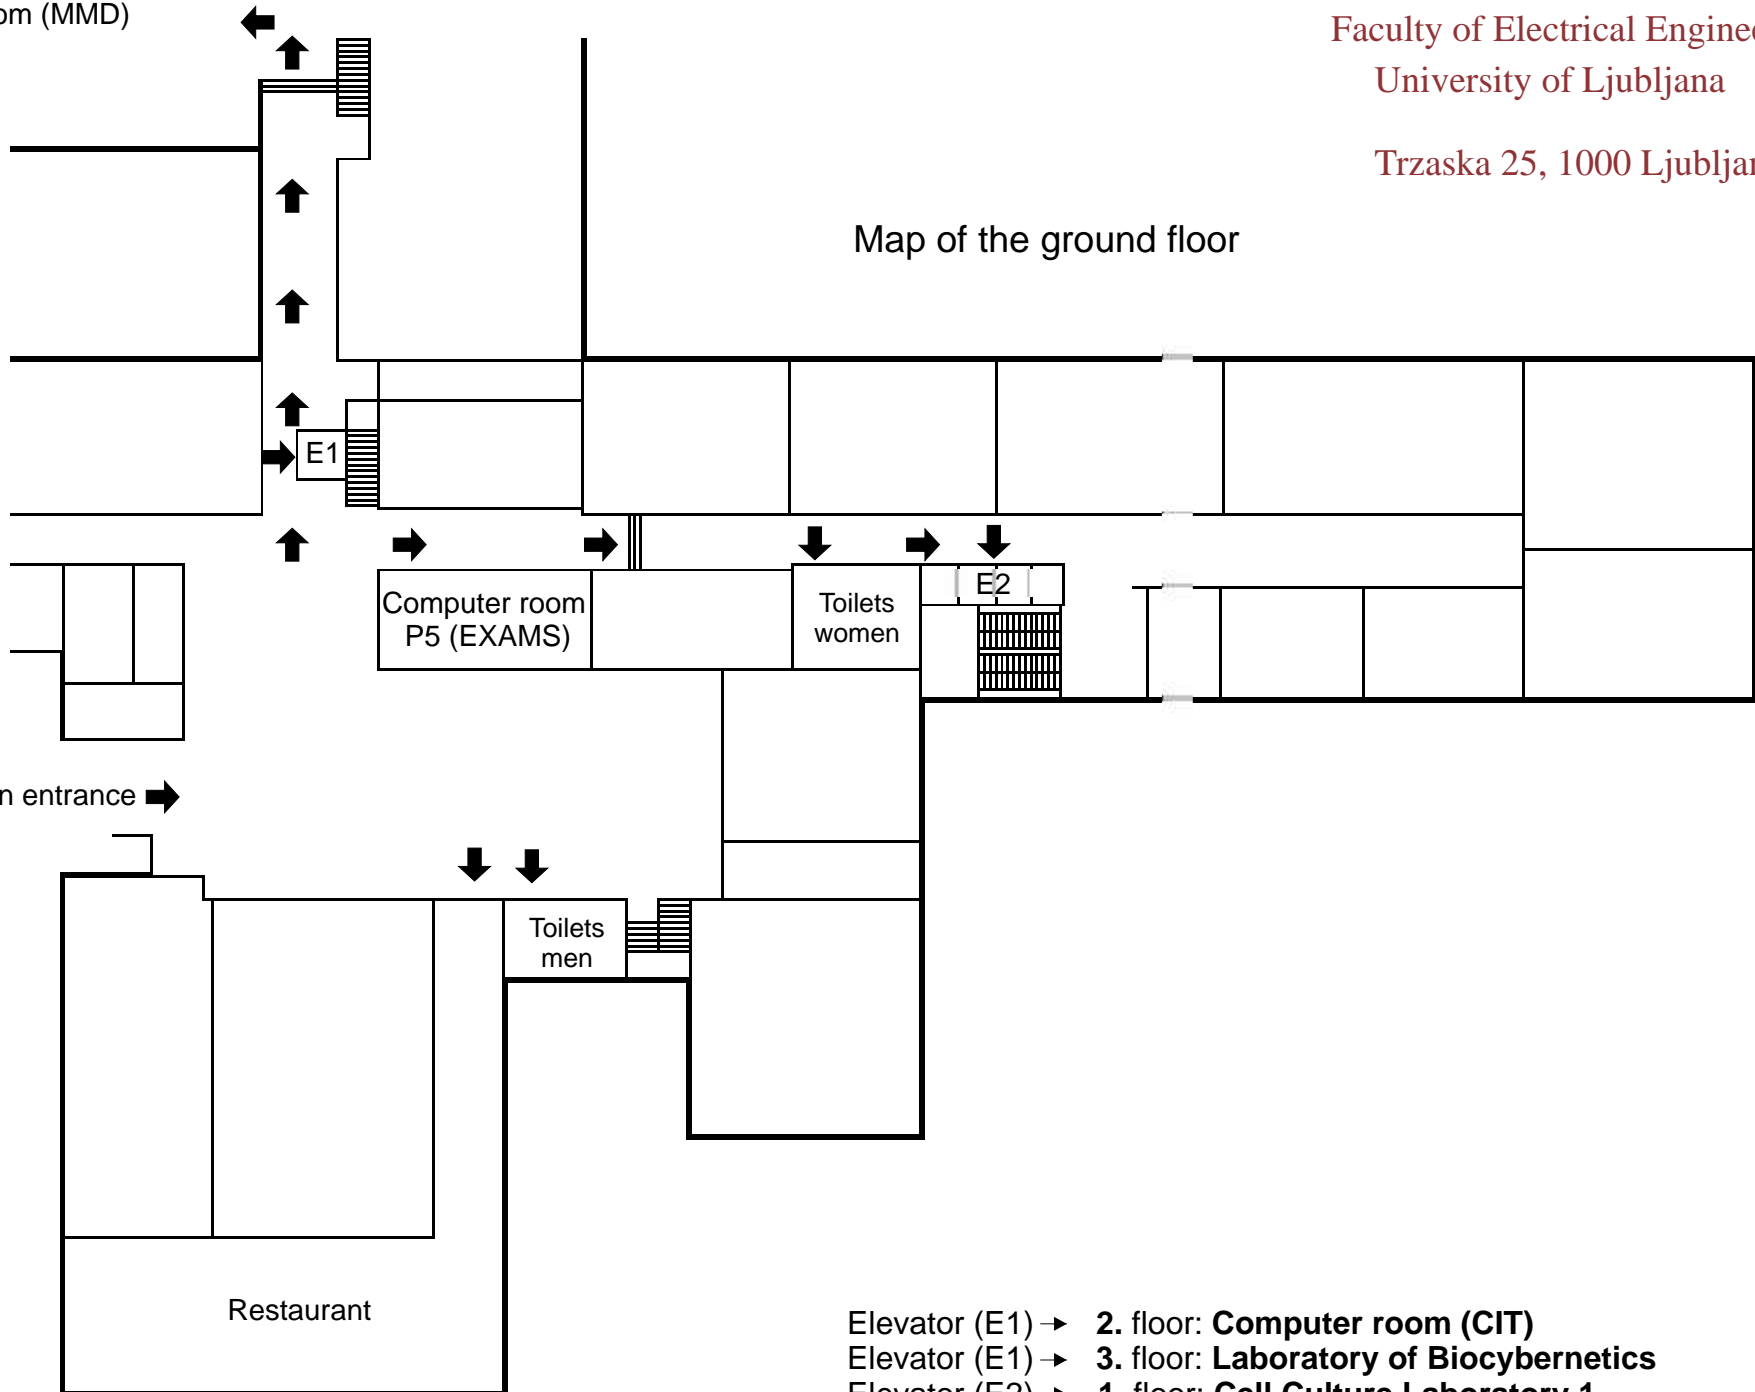

Lecture room (MMD)

Faculty of Electrical Engineering
University of Ljubljana

Trzaska 25, 1000 Ljubljana

Map of the ground floor

Main entrance →

- Elevator (E1) → 2. floor: **Computer room (CIT)**
- Elevator (E1) → 3. floor: **Laboratory of Biocybernetics**
- Elevator (E2) → -1. floor: **Cell Culture Laboratory 1**
- Elevator (E2) → -1. floor: **Cell Culture Laboratory 2**